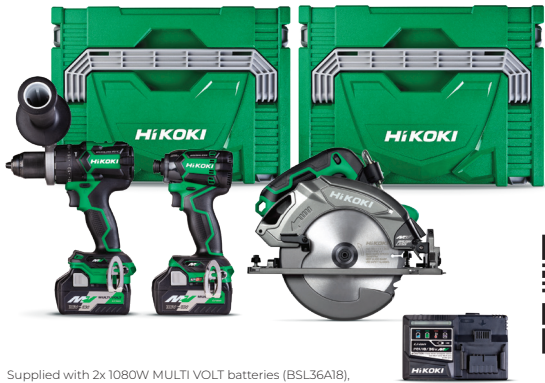

36V Premium Brushless 3-Tool Kit

KC363DC(GRZ)

36V Brushless 13mm 155Nm Impact Drill (DV36DC)

18V Brushless 215Nm Impact Driver (WH36DC)

18V Brushless 185mm Circular Saw (C3607DB)

Supplied with 2x 1080W MULTI VOLT batteries (BSL36A18),
32min. Rapid Smart Charger, Case 3 and Case 4.